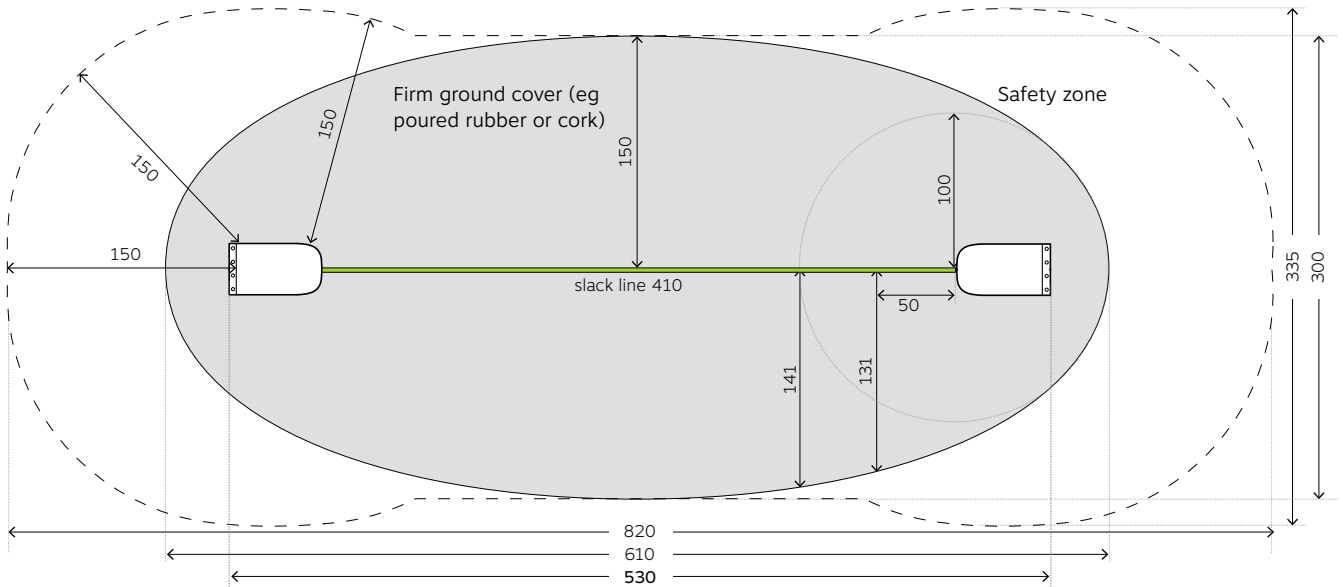

Measurements, fall zone and concrete foundation. Top and side view.

All units are cm.

Environment & sustainability

Rampline's products are made to last for a long time and are manufactured without the use of unnecessary chemicals.

Materials in use are sustainable manufactured natural rubber, recycled non-toxic natural rubber as well as steel and aluminium manufactured

with the use of 100% renewable energy sources.

The devices are designed with easy access for replacement of individual parts in the event of excessive wear or vandalism.

Read more at
rampline.no/social-responsibility

Mounting instructions video

Watch video for mounting of the webbing on rampline.no/mounting.