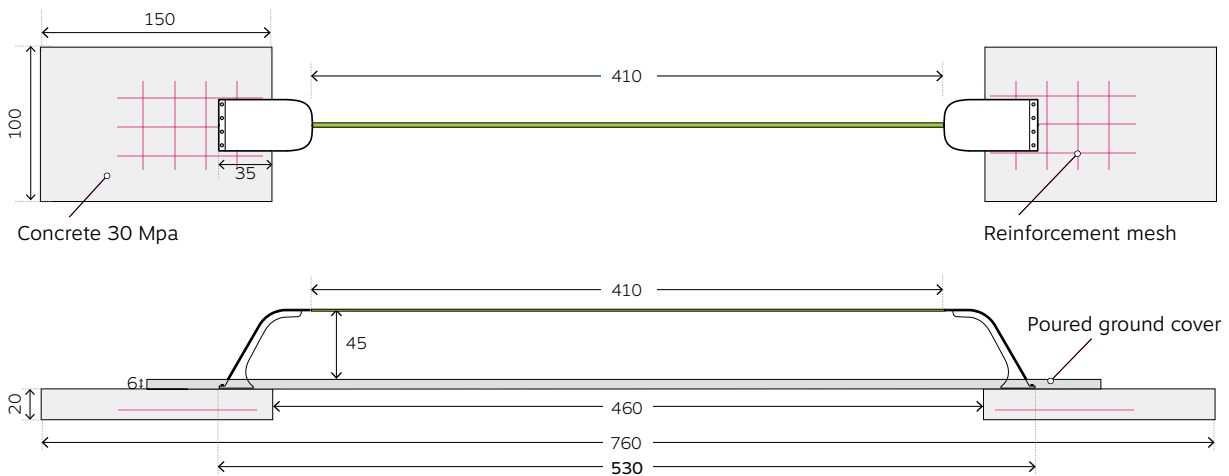

Measurements, fall zone and concrete foundation. Top and side view.

All units are cm.

Environment & sustainability

Rampline's products are made to last for a long time and are manufactured without the use of unnecessary chemicals.

Materials in use are sustainable manufactured natural rubber, recycled non-toxic natural rubber as well as steel and aluminium manufactured

with the use of 100% renewable energy sources.

The devices are designed with easy access for replacement of individual parts in the event of excessive wear or vandalism.

Read more at
rampline.no/social-responsibility

Mounting instructions video

Watch video for mounting of the webbing on rampline.no/mounting.